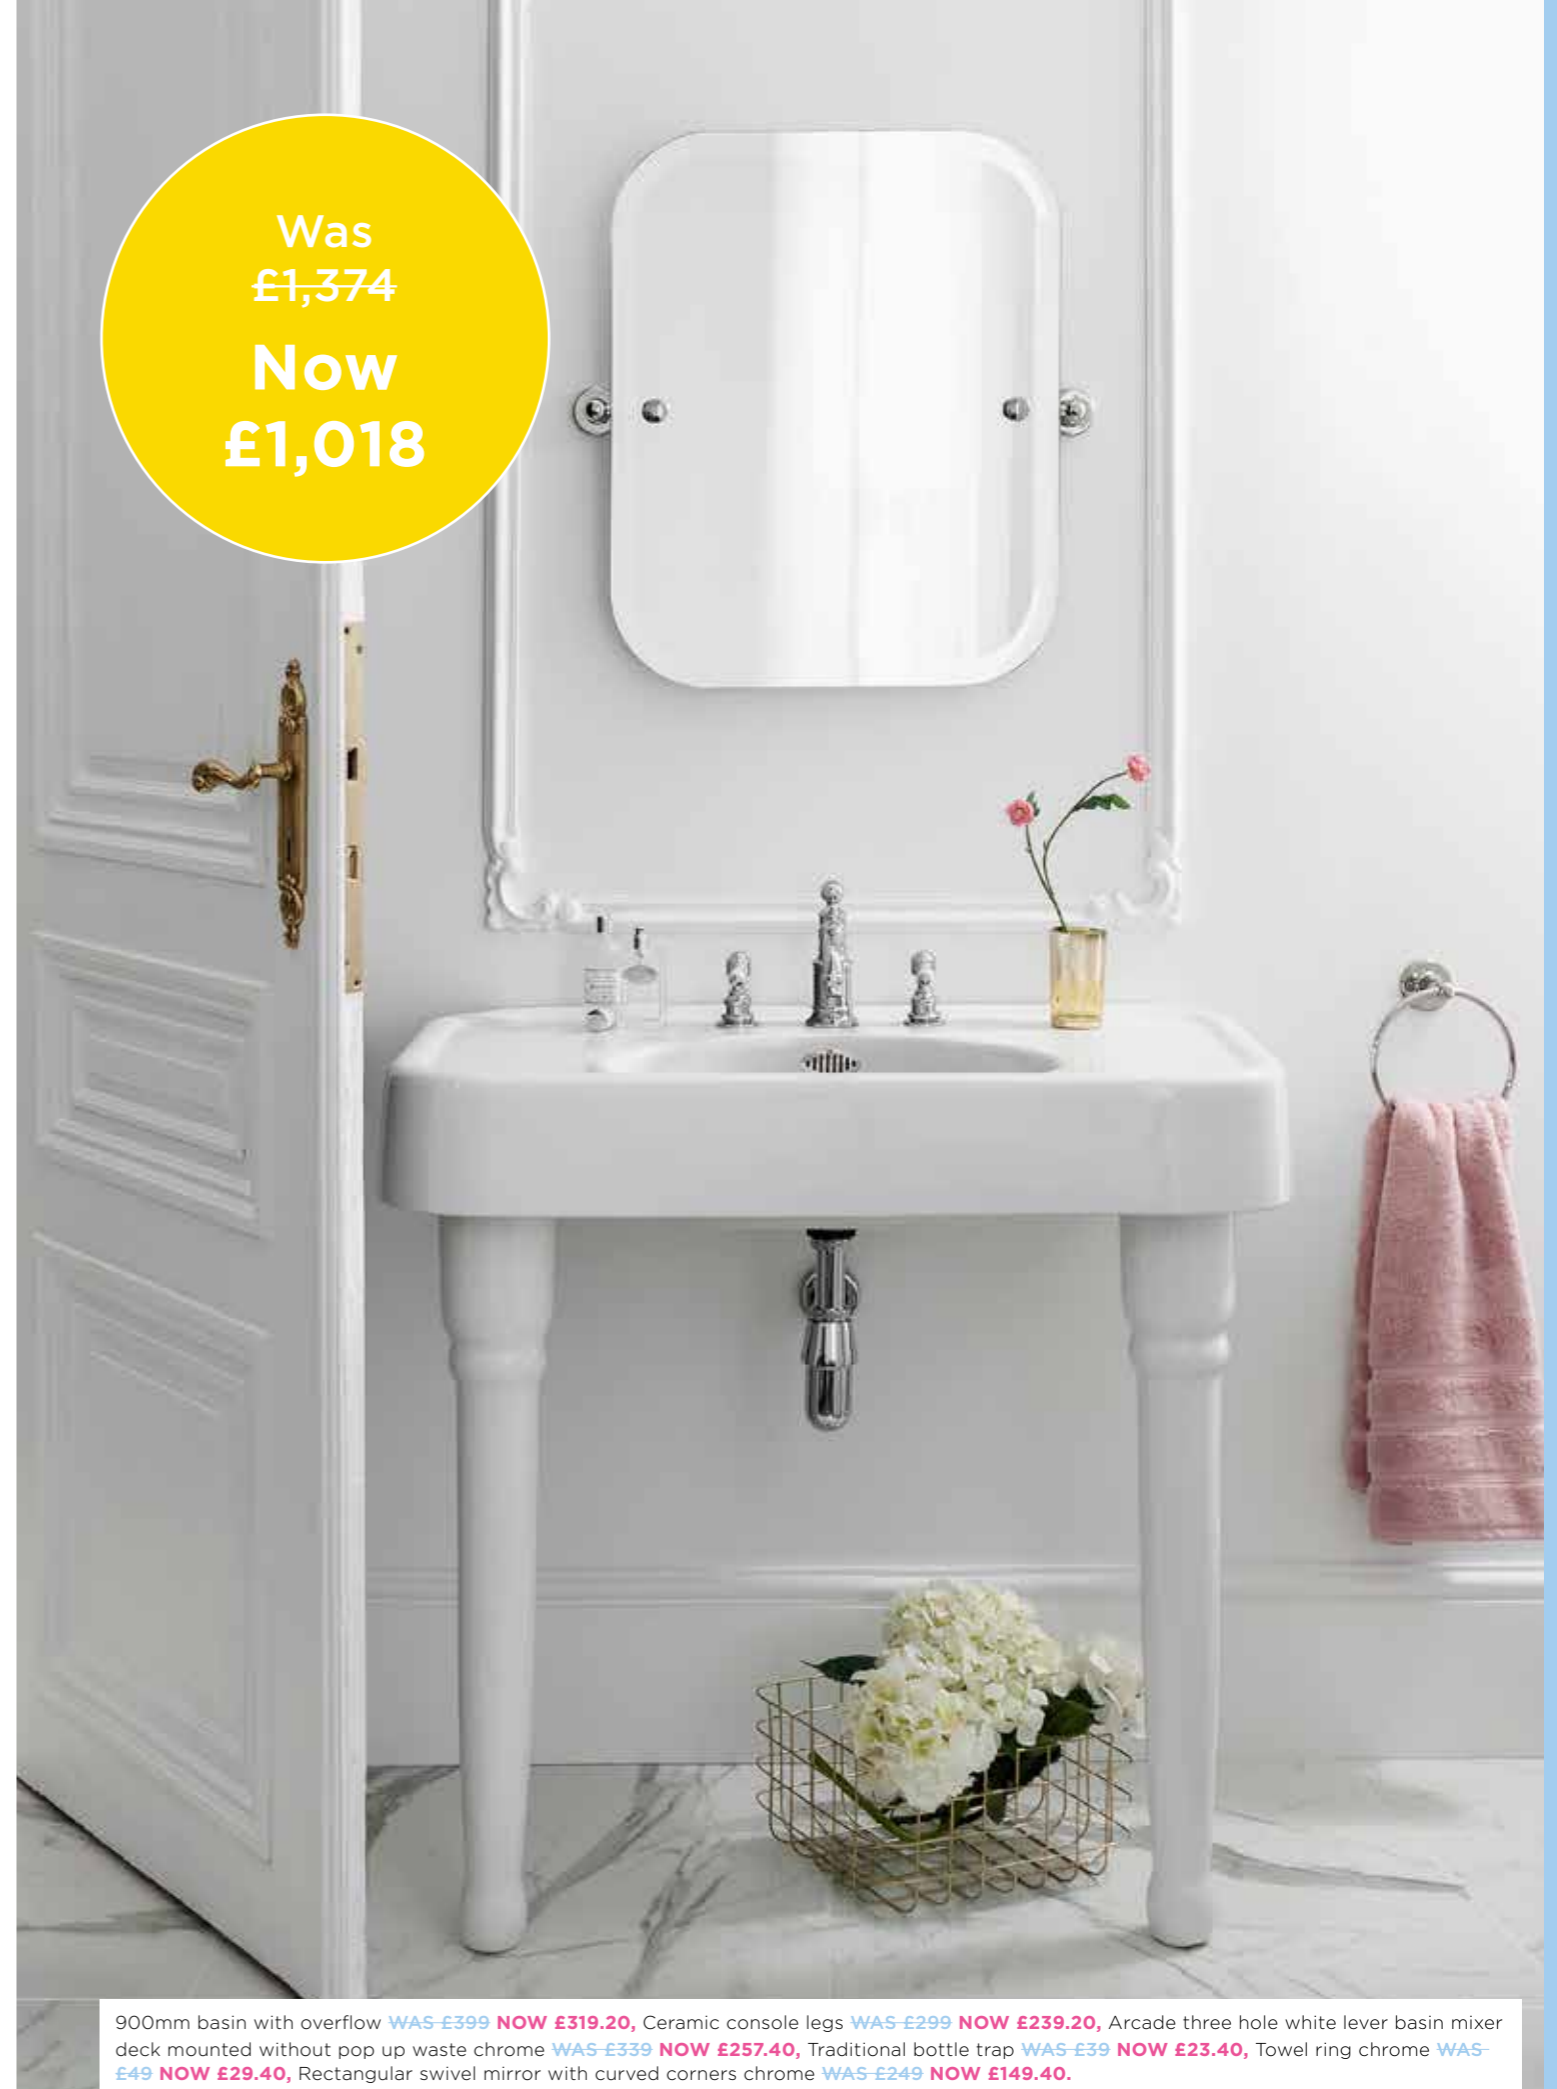

900mm basin with overflow ~~WAS-£399 NOW £319.20~~, Ceramic console legs ~~WAS-£299 NOW £239.20~~, Arcade three hole white lever basin mixer deck mounted without pop up waste chrome ~~WAS-£339 NOW £257.40~~, Traditional bottle trap ~~WAS-£39 NOW £23.40~~, Towel ring chrome ~~WAS-£49 NOW £29.40~~, Rectangular swivel mirror with curved corners chrome ~~WAS-£249 NOW £149.40~~.