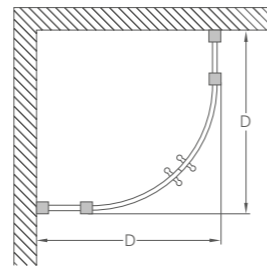

# QUADRANTS

Up To  
**40% off**  
Showering

\*This indicates depth of matching tray size available for use in a recessed installation.

All enclosures are 1950 high and adjustable up to 20mm from each wall.