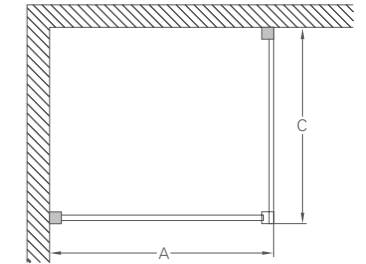

HINGED DOORS AND SIDE PANELS

*This indicates depth of matching tray size available for use in a recessed installation.

All enclosures are 1950 high and adjustable up to 20mm from each wall.

All shower posts are constructed from aluminium and can be installed with or without chrome ball header. Safety glass is 8mm thick and 3M™ easy clean coating.

Shower tray prices exclude waste.

Z1205

Was £10 Now £8

Size*	Adjustment	Enclosure		Tray		Complete
		Code	Price	Code	Price	Price
760 x 760	720 - 760	BU1 (C19)	£499	Z1159	£98	£597
			£299.40		£78.40	£377.80
800 x 800	760 - 800	BU2 (C20)	£549	Z1160	£111	£660
			£329.40		£88.80	£418.20
900 x 760	860 - 900	BU3 (C21)	£599	Z1163	£125	£724
			£359.40		£100	£459.40
900 x 800	860 - 900	BU3 (C21)	£599	Z1164	£128	£727
			£359.40		£102.40	£461.80
900 x 900	860 - 900	BU3 (C21)	£599	Z1161	£121	£720
			£359.40		£96.80	£456.20
900 x 1200	860 - 900	BU3 (C21)	£599	Z1176	£165	£764
			£359.40		£132	£491.40

Size*	Adjustment	Enclosure		Tray		Complete
		Code	Price	Code	Price	Price
760 x 760	730 - 750	BU11 (C19 + C12)	£848	Z1159	£98	£946
			£508.80		£78.40	£587.20
760 x 900	730 - 750, 870 - 890	BU12 (C19 + C14)	£878	Z1163	£125	£1,003
			£526.80		£100	£626.80
800 x 800	770 - 790	BU13 (C20 + C13)	£908	Z1160	£111	£1,019
			£544.80		£88.80	£633.60
800 x 900	770 - 790, 870 - 890	BU14 (C20 + C14)	£928	Z1164	£128	£1,056
			£556.80		£102.40	£659.20
900 x 760	870 - 890, 730 - 750	BU15 (C21 + C12)	£948	Z1163	£125	£1,073
			£568.80		£100	£668.80
900 x 800	870 - 890, 770 - 790	BU16 (C21 + C13)	£958	Z1164	£128	£1,086
			£574.80		£102.40	£677.20
900 x 900	870 - 890	BU17 (C21 + C14)	£978	Z1161	£121	£1,099
			£586.80		£96.80	£683.60