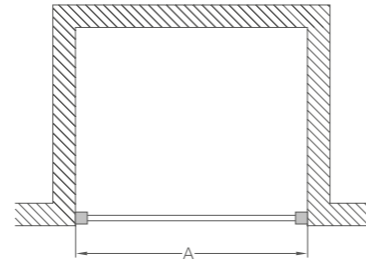

## HINGED DOORS

Up To  
**40% off**  
Showering

\*This indicates depth of matching tray size available for use in a recessed installation.

All enclosures are 1950 high and adjustable up to 20mm from each wall.