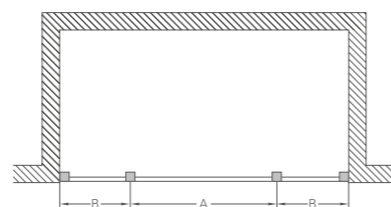

Size*	Adjustment	Enclosure		Tray		Complete
		Code	Price	Code	Price	Price
1000 x 700	960-1000	BU4 (C20+C15)	£768 £460.80	Z1165	£130 £104	£898 £564.80
1000 x 760	960-1000	BU4 (C20 + C15)	£768 £460.80	Z1166	£130 £104	£898 £564.80
1000 x 800	960-1000	BU4 (C20 + C15)	£768 £460.80	Z1167	£132 £105.60	£900 £566.40
1000 x 900	960-1000	BU4 (C20 + C15)	£768 £460.80	Z1168	£134 £107.20	£902 £568
1000 x 1000	960-1000	BU4 (C20 + C15)	£768 £460.80	Z1162	£159 £127.20	£927 £588
1100 x 700	1060 - 1100	BU5 (C20 + C16)	£808 £484.80	Z1169	£181 £144.80	£989 £629.60
1100 x 760	1060 - 1100	BU5 (C20 + C16)	£808 £484.80	Z1170	£183 £146.40	£991 £631.20
1100 x 800	1060 - 1100	BU5 (C20 + C16)	£808 £484.80	Z1171	£180 £144	£988 £628.80
1100 x 900	1060 - 1100	BU5 (C20 + C16)	£808 £484.80	Z1172	£180 £144	£988 £628.80
1200 x 700	1060 - 1200	BU6 (C20 + C17)	£848 £508.80	Z1173	£180 £144	£1,028 £652.80
1200 x 760	1060 - 1200	BU6 (C20 + C17)	£848 £508.80	Z1174	£160 £128	£1,008 £636.80
1200 x 800	1060 - 1200	BU6 (C20 + C17)	£848 £508.80	Z1175	£160 £128	£1,008 £636.80
1200 x 900	1060 - 1200	BU6 (C20 + C17)	£848 £508.80	Z1176	£165 £132	£1,013 £640.80
1400 x 800	1360 - 1400	BU7 (C20 + C16 + C16)	£1,067 £640.20	Z1177	£225 £180	£1,292 £820.20
1400 x 900	1360 - 1400	BU7 (C20 + C16 + C16)	£1,067 £640.20	Z1178	£227 £181.60	£1,294 £821.80
1500 x 700	1460 - 1500	BU8 (C21 + C16 + C16)	£1,117 £670.20	Z1179	£229 £183.20	£1,346 £853.40
1500 x 760	1460 - 1500	BU8 (C21 + C16 + C16)	£1,117 £670.20	Z1180	£233 £186.40	£1,350 £856.60
1500 x 800	1460 - 1500	BU8 (C21 + C16 + C16)	£1,117 £670.20	Z1181	£233 £186.40	£1,350 £856.60
1500 x 800	1560 - 1600	BU9 (C20 + C17 + C17)	£1,147 £688.20	Z1182	£236 £188.80	£1,383 £877
1700 x 700	1660 - 1700	BU10 (C21 + C17 + C17)	£1,197 £718.20	Z1183	£266 £212.80	£1,463 £931
1700 x 760	1660 - 1700	BU10 (C21 + C17 + C17)	£1,197 £718.20	Z1184	£277 £221.60	£1,474 £939.80
1700 x 800	1660 - 1700	BU10 (C21 + C17 + C17)	£1,197 £718.20	Z1185	£284 £227.20	£1,481 £945.40

*This indicates depth of matching tray size available for use in a recessed installation.

All enclosures are 1950 high and adjustable up to 20mm from each wall.

All shower posts are constructed from aluminium and can be installed with or without chrome ball header. Safety glass is 8mm thick and 3M™ easy clean coating.

Shower tray prices exclude waste.

Z1205
Was £10 Now **£8**

HINGED DOORS WITH INLINE AND SIDE PANELS

*This indicates depth of matching tray size available for use in a recessed installation.

All enclosures are 1950 high and adjustable up to 20mm from each wall.

All shower posts are constructed from aluminium and can be installed with or without chrome ball header. Safety glass is 8mm thick and 3M™ easy clean coating.

Shower tray prices exclude waste.