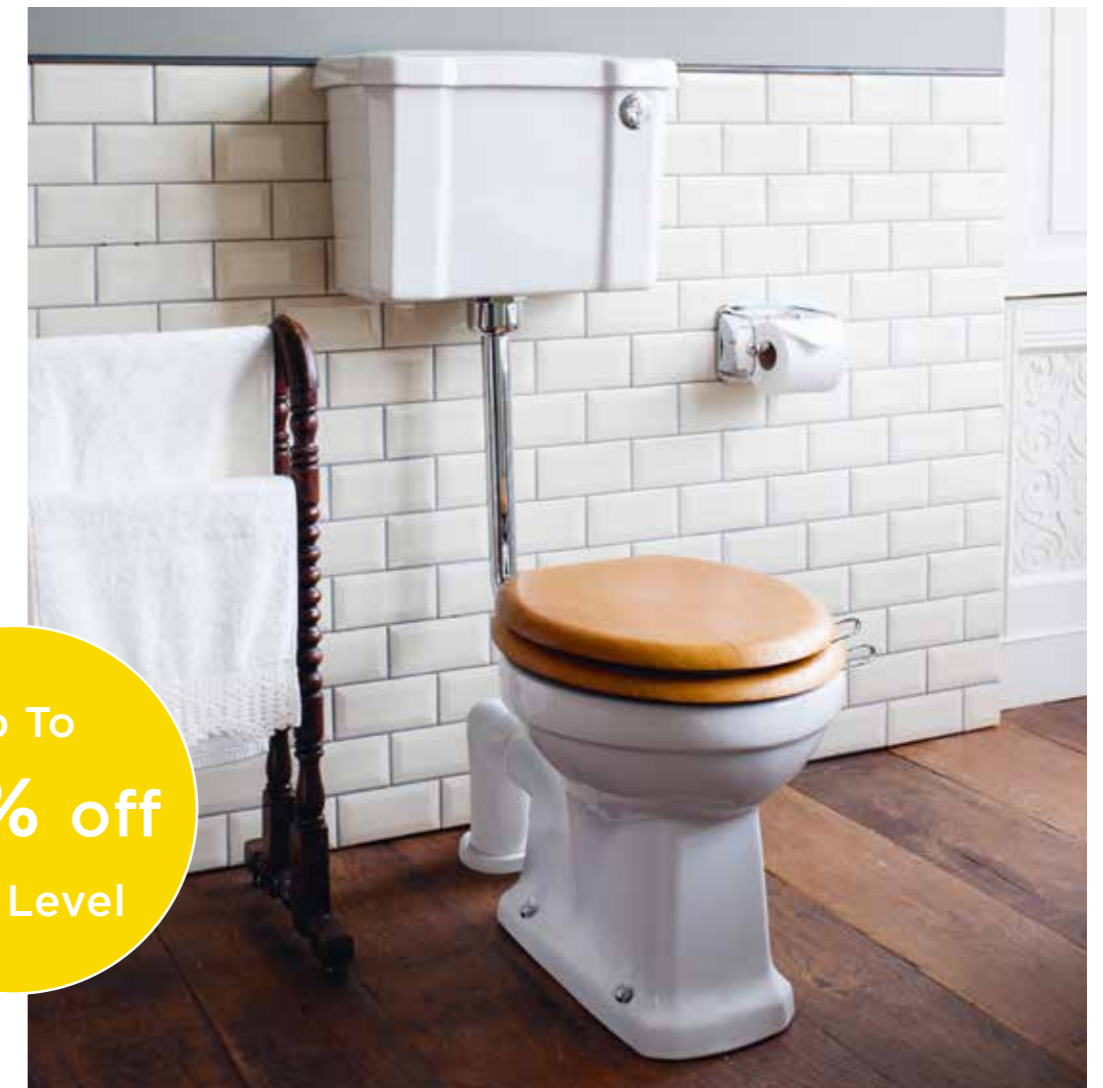

Was ~~£407~~ Now **£211.35**

PAN P16 ~~£219~~ **£98.55**
CISTERN C2 ~~£129~~ **£77.40**
FLUSH PIPE T31 CHR ~~£79~~ **£47.40**

Was ~~£427~~ Now **£223.35**

PAN P16 ~~£219~~ **£98.55**
CISTERN C3 ~~£119~~ **£71.40**
FLUSH PIPE T31 CHR ~~£79~~ **£47.40**

Was ~~£417~~ Now **£217.35**

PAN P19 ~~£199~~ **£159.20**
CISTERN C30 ~~£199~~ **£159.20**
FLUSH PIPE T31 CHR ~~£79~~ **£47.40**

Was ~~£477~~ Now **£365.80**

PAN P16 ~~£219~~ **£98.55**
CISTERN C4 ~~£149~~ **£89.40**
FLUSH PIPE T31 CHR ~~£79~~ **£47.40**

Was ~~£447~~ Now **£235.35**

PAN P16 ~~£219~~ **£98.55**
CISTERN C30 ~~£199~~ **£159.20**
FLUSH PIPE T31 CHR ~~£79~~ **£47.40**

Was ~~£497~~ Now **£305.15**

FEATURE LEVERS

Our feature cistern levers in Black, Walnut or NEW Gold and Nickel are the perfect finishing touches and work beautifully with our other feature options such as WC seats, brassware and accessories.

To add a Black Lever please add BLA to end of code and add

Was ~~£25~~ Now **£20**

To add a Gold Lever please order a SP390 GOLD

Was ~~£25~~ Now **£15**

To add a Walnut Lever please add WAL to end of code and add

Was ~~£40~~ Now **£32**

To add a Nickel Lever please order a SP8 NKL

Was ~~£25~~ Now **£15**

Up To
55% off
Low Level