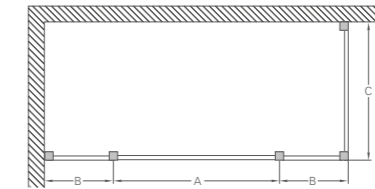

HINGED DOORS WITH INLINE PANELS