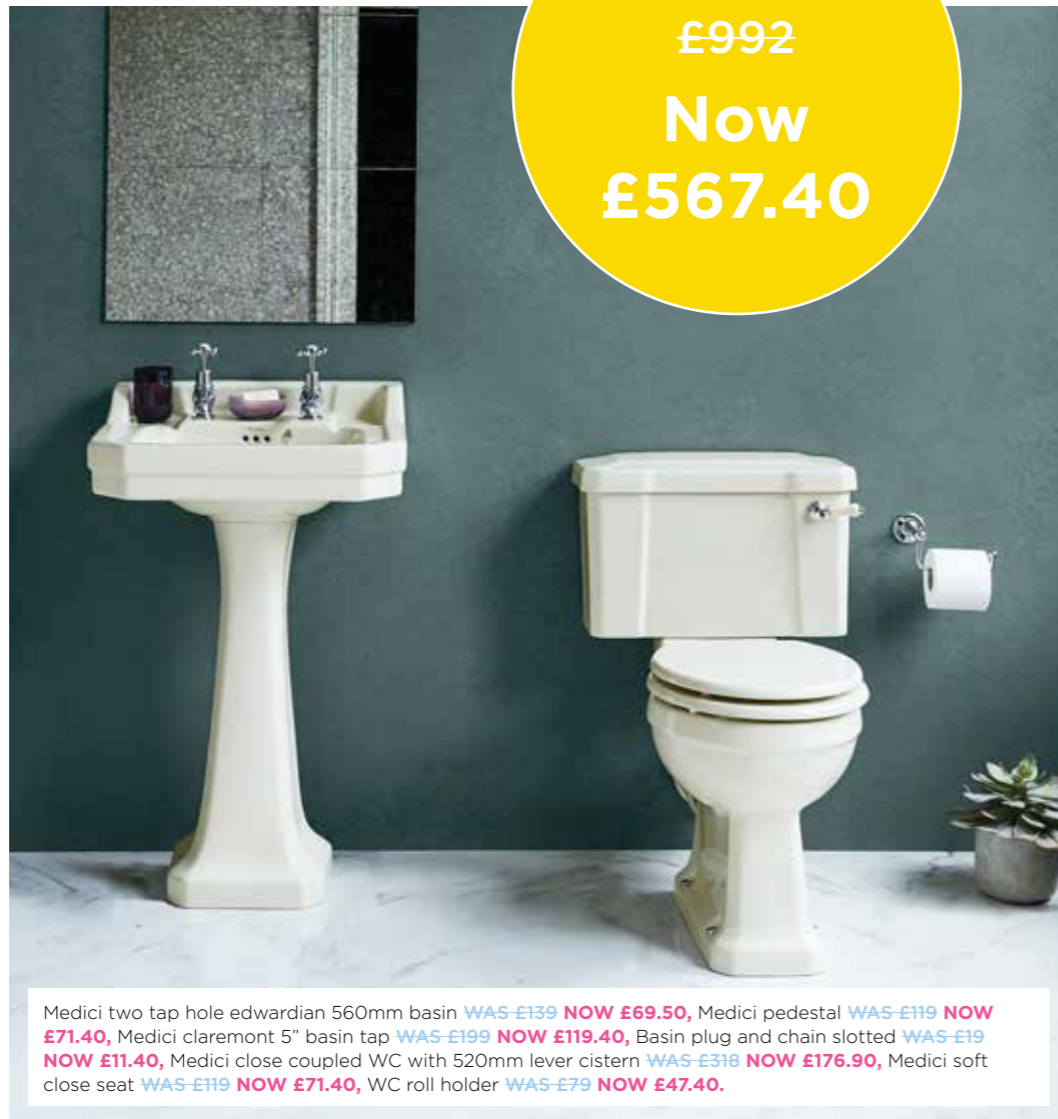

WCS / BATHS

PAN **P5 M** ~~£179~~ **£107.40**
CISTERN **C1 M** ~~£139~~ **£69.50**
FLUSH PIPE **T33 CHR** ~~£229~~ **£137.40**

Was £547 Now **£314.30**

PAN **P5 M** ~~£179~~ **£107.40**
CISTERN **C1 M** ~~£139~~ **£69.50**

Was £318 Now **£176.90**

S50

Was £119 Now **£71.40**

C26 M

Was £99 Now **£49.50**

Medici ceramic straight trap

C29 M

Was £99 Now **£49.50**

N10CS M

Was £1,799 Now **£1,079.40**

Was **£992**
Now **£567.40**

Medici two tap hole edwardian 560mm basin ~~WAS-£139~~ **NOW £69.50**, Medici pedestal ~~WAS-£119~~ **NOW £71.40**, Medici claremont 5" basin tap ~~WAS-£199~~ **NOW £119.40**, Basin plug and chain slotted ~~WAS-£19~~ **NOW £11.40**, Medici close coupled WC with 520mm lever cistern ~~WAS-£318~~ **NOW £176.90**, Medici soft close seat ~~WAS-£119~~ **NOW £71.40**, WC roll holder ~~WAS-£79~~ **NOW £47.40**.

CHELSEA / THERMOSTATIC

CH19 MED

Was £241 Now **£144.60**

CH20 MED

Was £261 Now **£156.60**

CH21 MED

Was £251 Now **£150.60**

CH22 MED

Was £261 Now **£156.60**

CH23 MED

Was £241 Now **£144.60**

CHE1 MED

Was £301 Now **£180.60**

CHE2 MED

Was £311 Now **£186.60**

CL29-QT MED

Was £421 Now **£252.60**

T2DB MED

Was £975 Now **£585**

T2WB MED

Was £875 Now **£525**