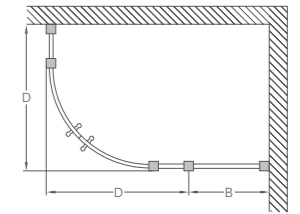

OFFSET QUADRANTS

*This indicates depth of matching tray size available for use in a recessed installation.

All enclosures are 1950 high and adjustable up to 20mm from each wall.

All shower posts are constructed from aluminium and can be installed with or without chrome ball header. Safety glass is 8mm thick and 3M™ easy clean coating.

Shower tray prices exclude waste.

Z1205

Was £10 Now £8

Size*	Adjustment	Enclosure		Tray		Complete
		Code	Price	Code	Price	Price
800 x 1000 Left hand	770 - 790, 970 - 990	BU41 (C22 + C15)	£1,108	Z1199	£134	£1,242
			£664.80		£107.20	£772
800 x 1000 Right hand	770 - 790, 970 - 990	BU41 (C22 + C15)	£1,108	Z1200	£134	£1,242
			£664.80		£107.20	£772
800 x 1200 Left hand	770 - 790, 1170 - 1190	BU91 (C22 + C17)	£1,188	Z1201	£162	£1,350
			£712.80		£129.60	£842.40
800 x 1200 Left hand	770 - 790, 1170 - 1190	BU91 (C22 + C17)	£1,188	Z1202	£162	£1,350
			£712.80		£129.60	£842.40
900 x 1200 Left hand	870 - 890, 1170 - 1190	BU42 (C23 + C16)	£1,158	Z1203	£167	£1,325
			£694.80		£133.60	£828.40
900 x 1200 Right hand	870 - 890, 1170 - 1190	BU42 (C23 + C16)	£1,158	Z1204	£167	£1,325
			£694.80		£133.60	£828.40