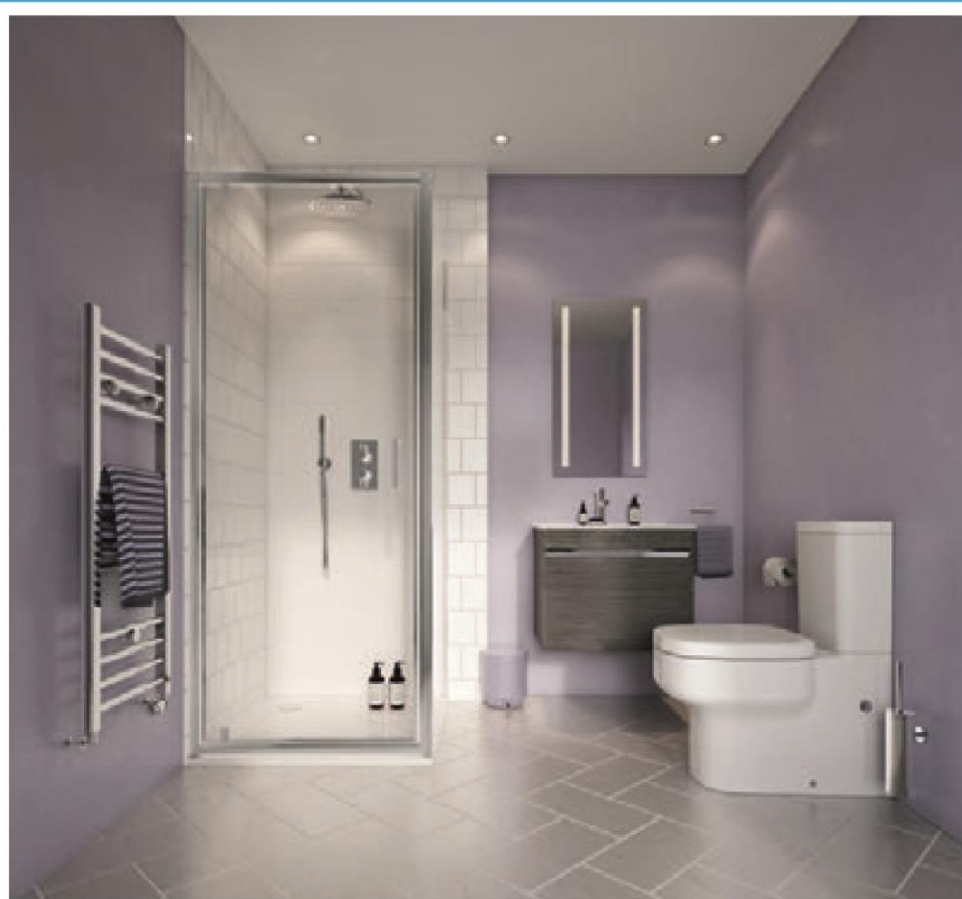

Effortless Design Ensuite Bathroom

WAS **£3519**

NOW **£2159**