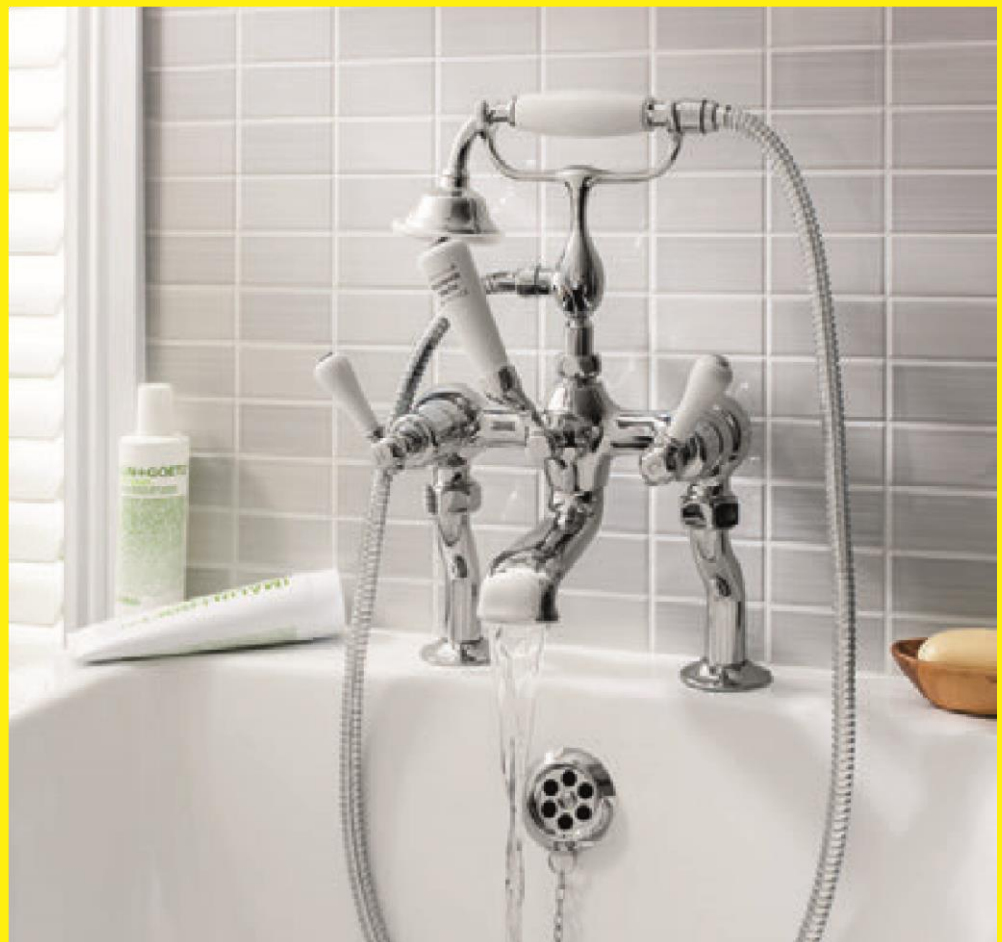

WAS £579

NOW £347

Belgravia Lever 2 Outlet 3 Handle  
Concealed Thermostatic Shower  
Valve **BL2000RC\_LV-VS+**

WAS £619

NOW £371

Belgravia Lever Thermostatic  
Shower Kit with 200mm Fixed Head  
**BEL\_SLIDER**

WAS £1339

NOW £803

Belgravia Wall Outlet, Handset  
& Hose  
**BL964C**

WAS £175

NOW £105

Belgravia Shower Head  
200mm  
**FH08C**

WAS £175

NOW £105

Belgravia Wall Mounted Shower  
Arm 310mm  
**BL684C**

WAS £99

NOW £59