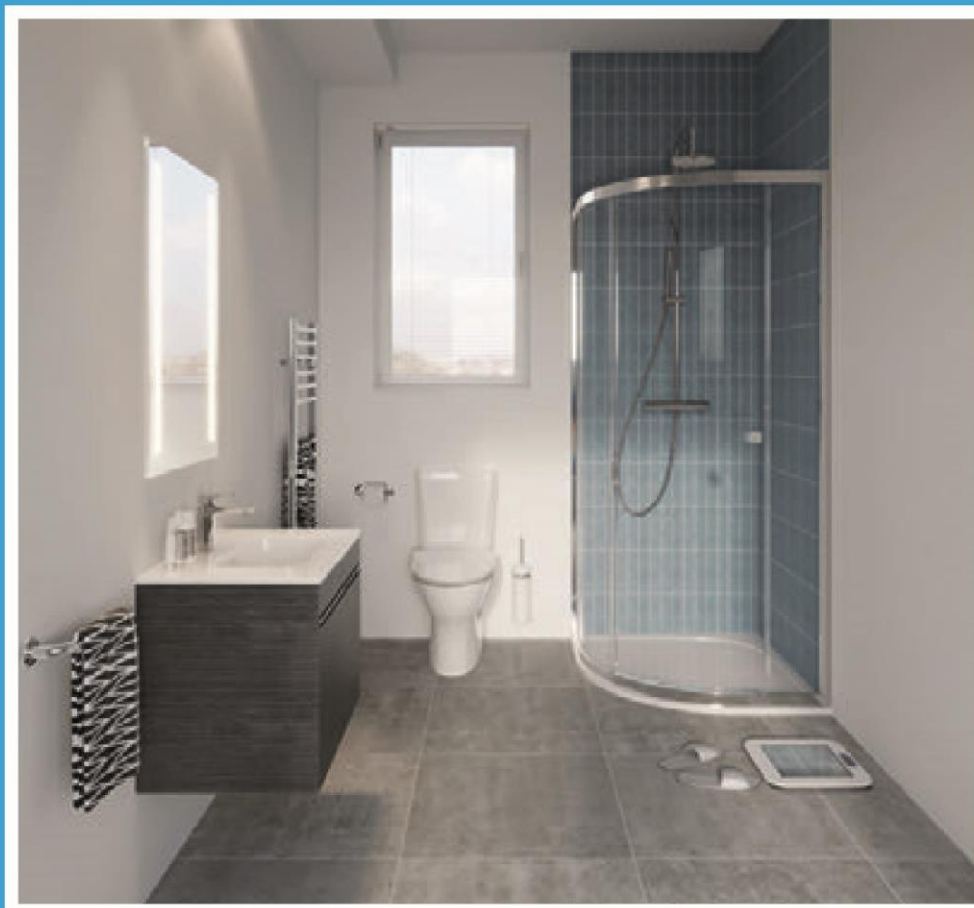

Clean & Simple Main Bathroom

WAS **£3120**

NOW **£1920**