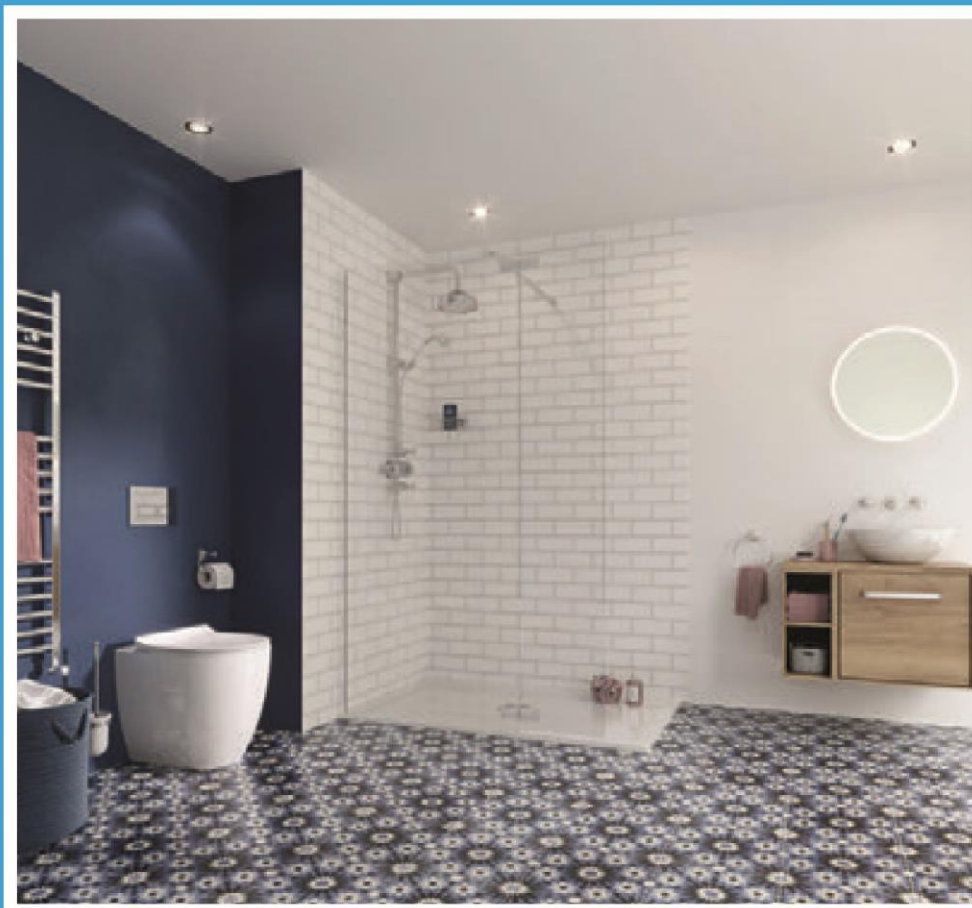

Modern Elegance Main Bathroom

WAS **£6054**

NOW **£3677**

Black Brassware Main Bathroom

WAS **£4847**

NOW **£3047**