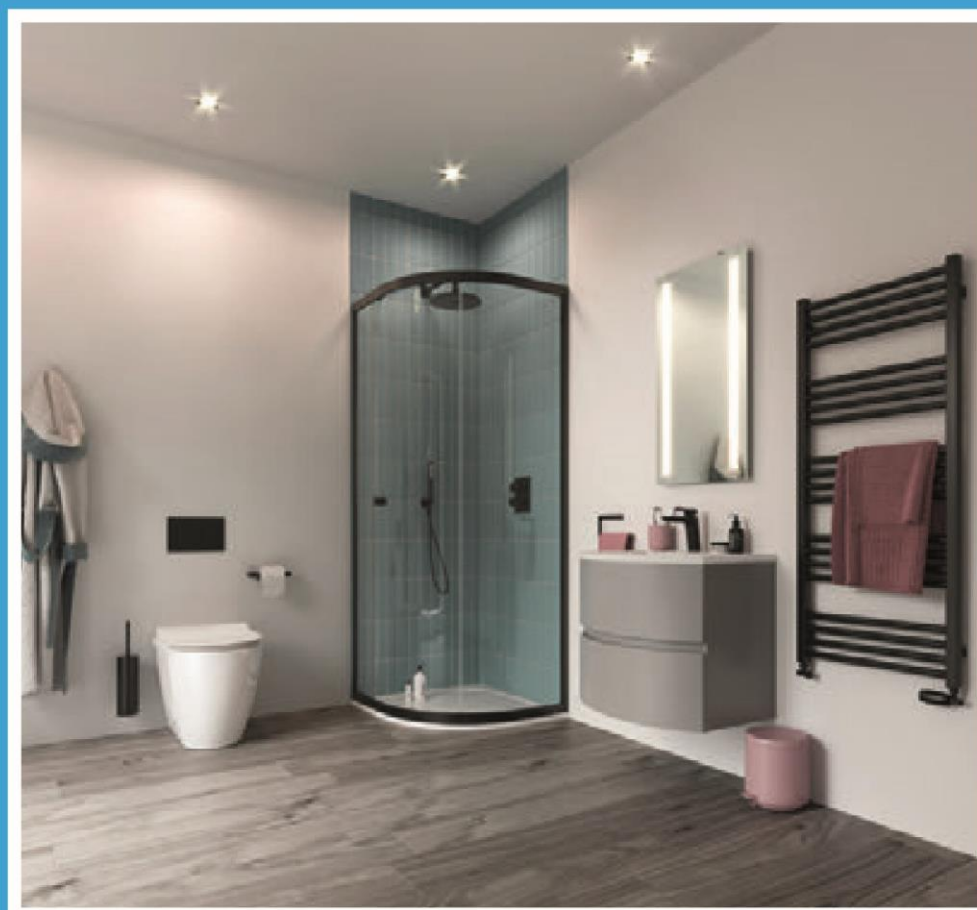

Modern Elegance Main Bathroom

WAS **£6054**

NOW **£3677**

Black Brassware Main Bathroom

WAS **£4847**

NOW **£3047**