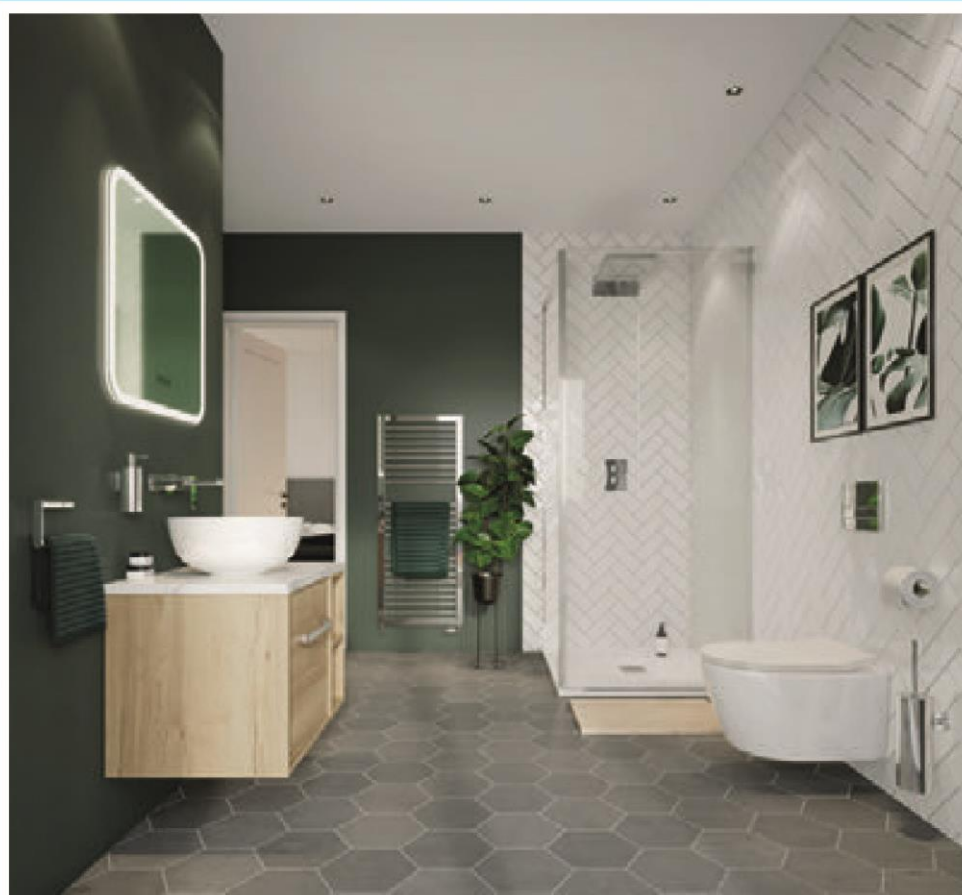

Botanical Colour Ensuite Bathroom

WAS **£6719**

NOW **£4136**