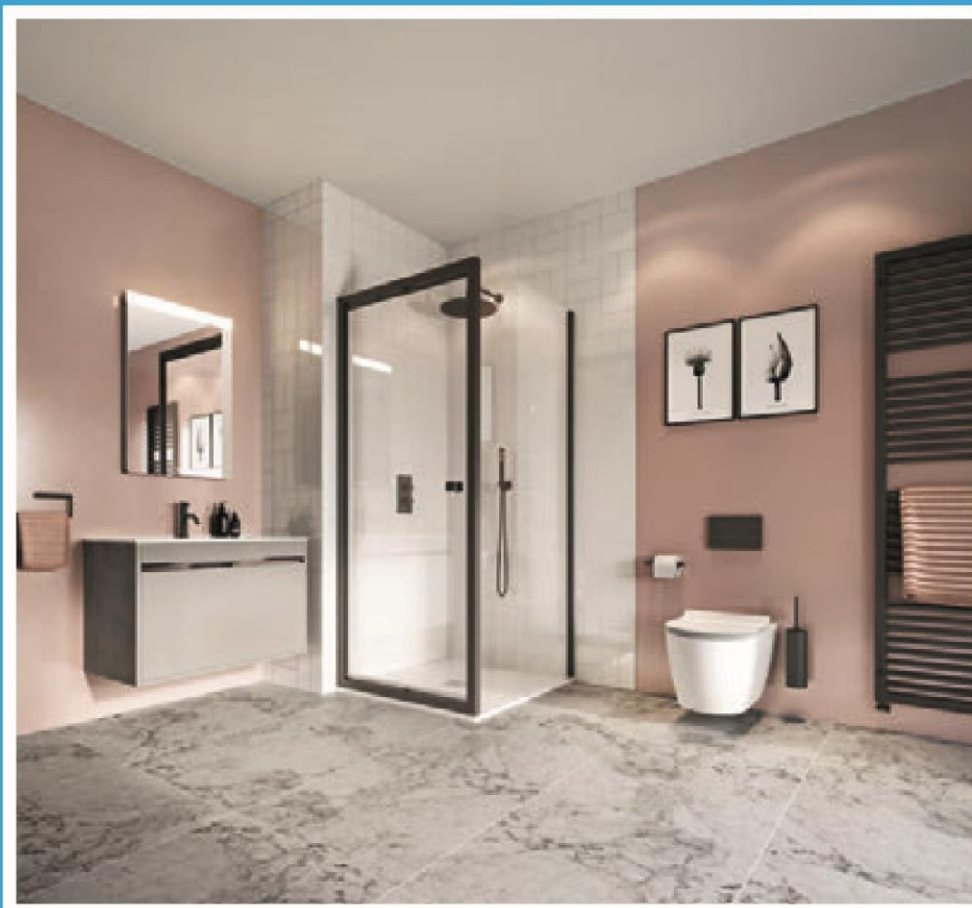

A Feminine Touch Ensuite Bathroom

WAS **£4836**

NOW **£3100**