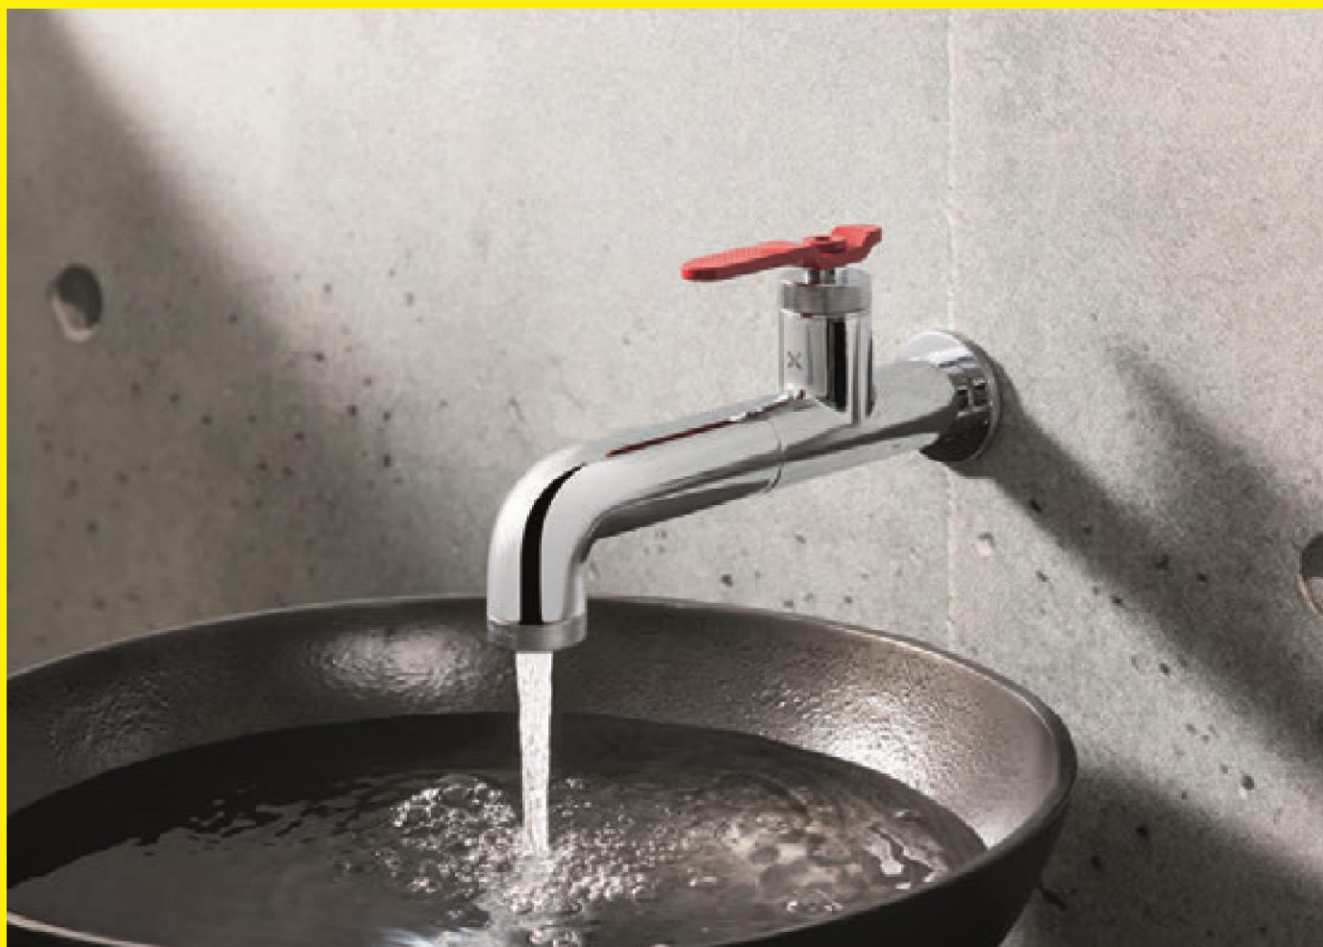

## UNION Chrome Red

UP TO  
**50%**  
OFF

Union Tall Mono  
Chrome with Red Lever  
UB112DNC\_RLV

WAS £565

NOW **£283**

Union Single Hole Wall Mounted Set  
Chrome with Red Lever  
UB111WNC\_RLV

WAS £565

NOW **£283**