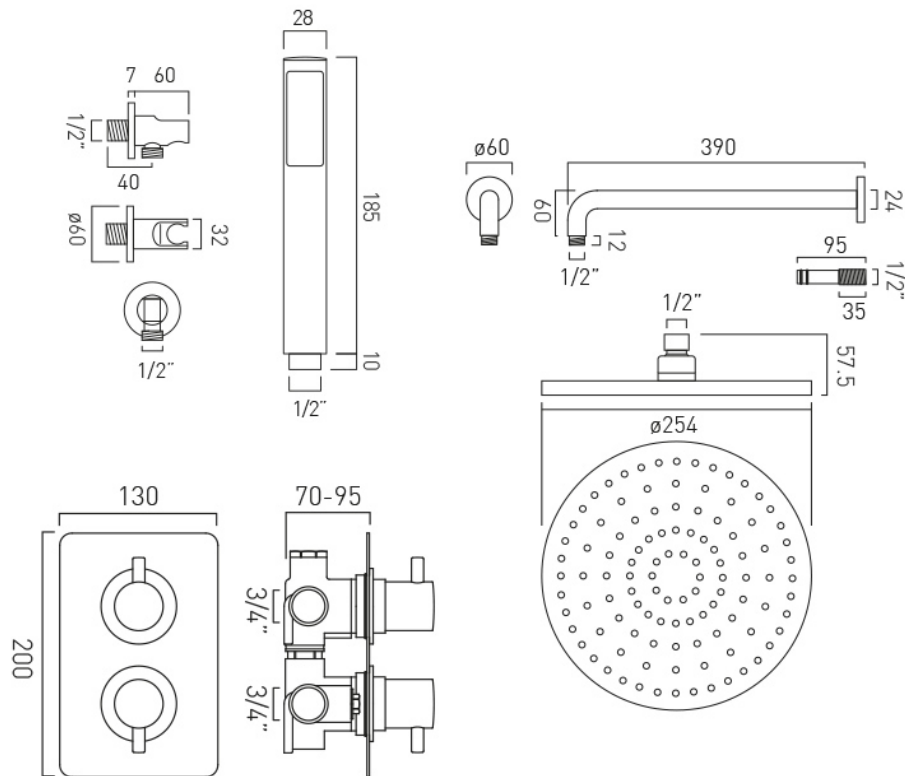

TECHNICAL DRAWING

COLLECTION:

PRODUCT CODE: DX-172251-CELSQ-CP

tel: 01934 744466
email: sales@vado.com
www.vado.com

where inspiration flows
taps | showering | accessories