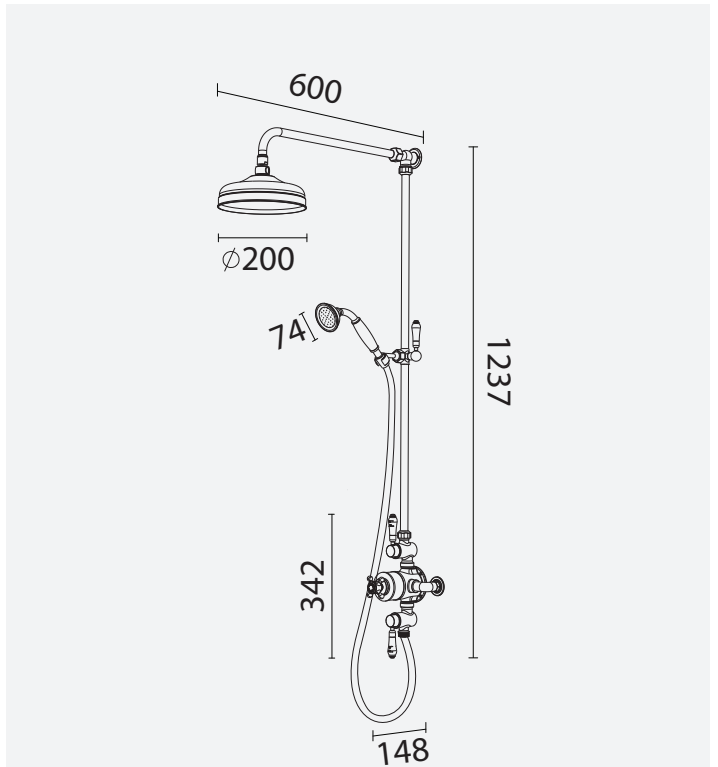

## Clifton Exposed Dual Function Shower System - Specification Sheet

Product Range	Clifton
Product Type	Shower System
Product Code	LA3001
Product Finish	Chrome
Operating Pressure	Min Operating Pressure 0.5 Bar
Product Guarantee	10 Years - Cartridge 1 Year
Material	Brass
Product Features	<ul style="list-style-type: none"> <li>• Thermostatic sequential shower valve</li> <li>• Riser rail and shower arm can be cut down to suit required height.</li> </ul>

Flow Rates (litres / minute) at Bar Pressure Through Valve										
	0.1	0.2	0.3	0.4	0.5	1	2	3	4	5
LP	6.4	8	N/A	N/A	10.4	14.2	18.8	23	N/A	N/A

If you require further information on our Laura Ashley Bathroom Collection products then please contact a member of our customer service team who will be happy to assist with your query.